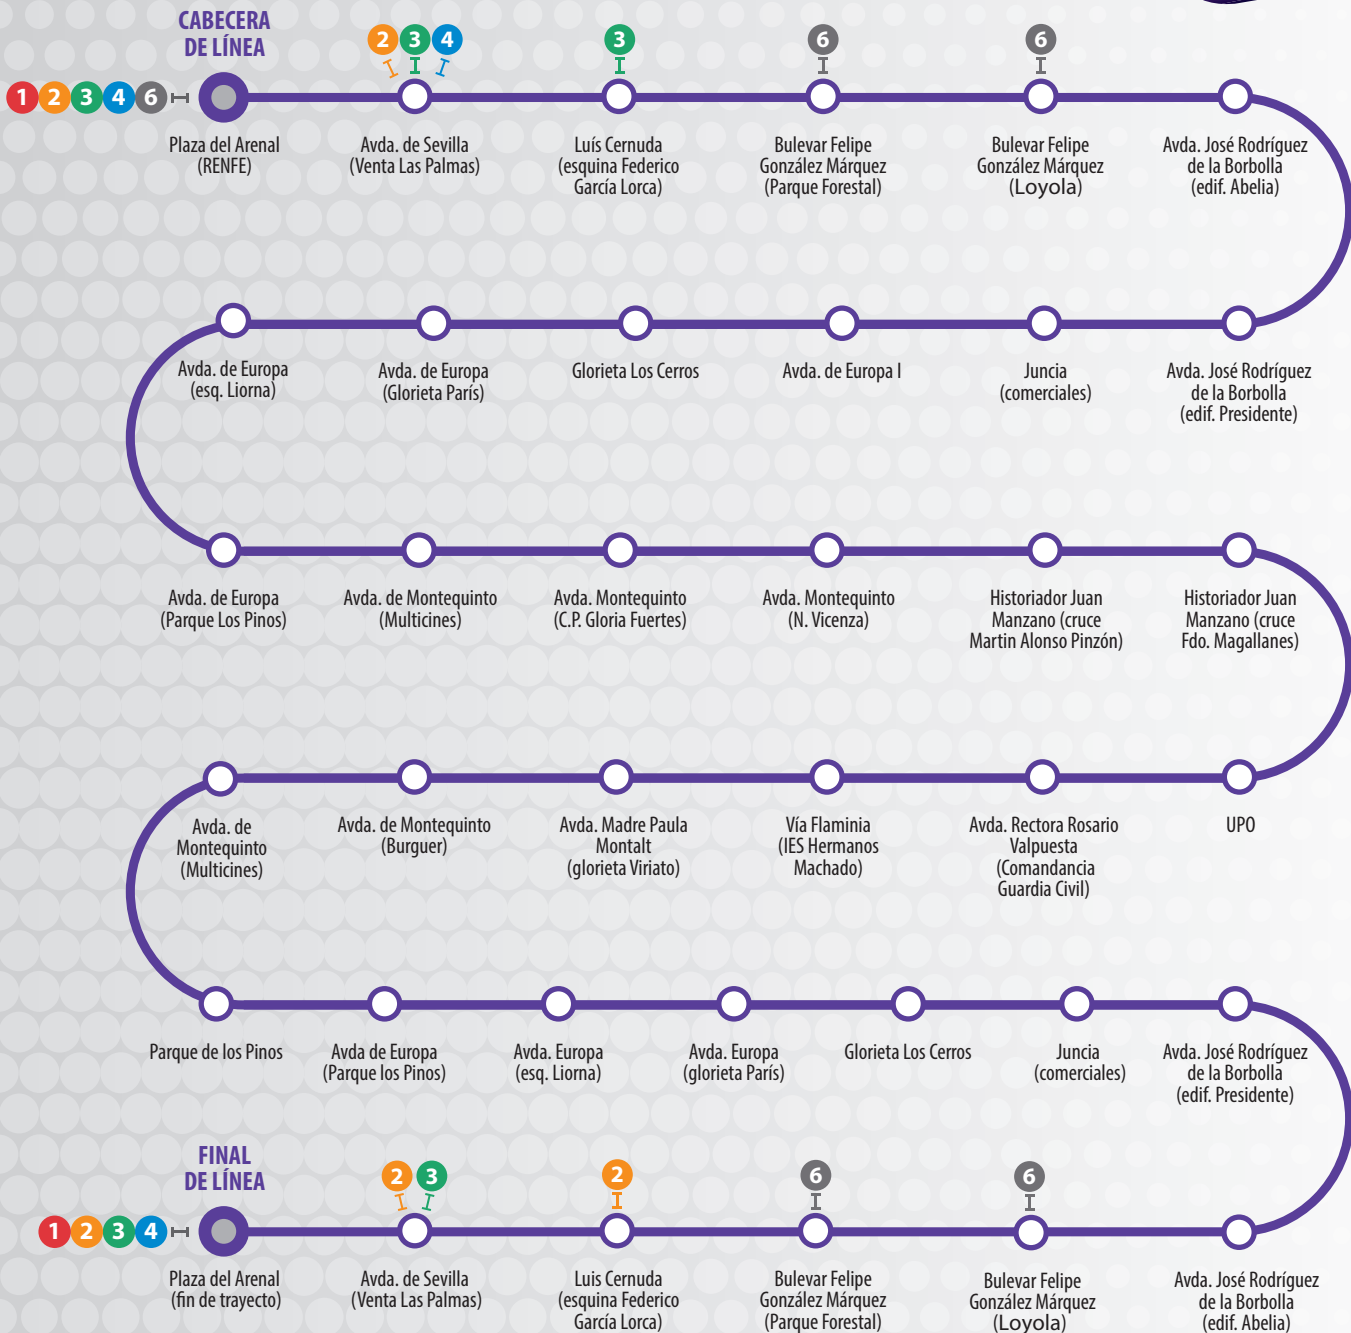

AUTOBUSES URBANOS DOS HERMANAS

L5

TIPO DE DÍA	SALIDA DE CABECERA
LUNES A VIERNES	7:00, 7:30, 8:00, 8:30, 9:00, 9:30, 10:00, 10:30, 11:00, 11:30, 12:00, 12:30, 13:00, 13:30, 14:00, 14:30, 15:00, 15:30, 16:00, 16:30, 17:00, 17:30, 18:00, 18:30, 19:00, 19:30, 20:00, 20:30, 21:00, 21:30
SÁBADOS	8:00, 9:00, 10:00, 11:00, 12:00, 13:00, 14:00, 15:00, 16:00, 17:00, 18:00, 19:00, 20:00, 21:00, 22:00, 23:00, 0:00
DOMINGOS Y FESTIVOS	9:00, 11:15, 13:00, 15:15, 17:00, 19:15, 21:30

Horarios disponibles desde el 01/01/2021

AUTOBUSES URBANOS
DOS HERMANAS

📍 www.urbanosdoshermanas.es
✉ info@urbanosdoshermanas.es
☎ 902 25 70 25